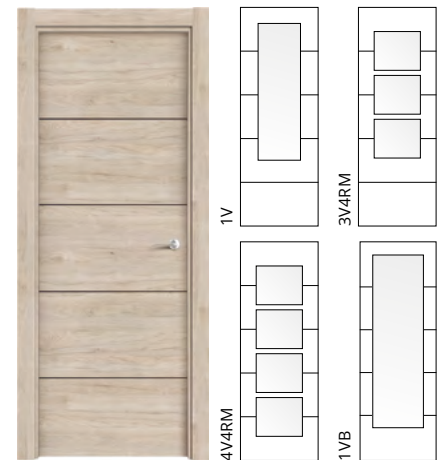

1V

3V4RM

4V4RM

1VB

4 inserciones aluminio & Vidrieras

4 aluminium inlays & Glass panes

4 insertions aluminium & Vitrages