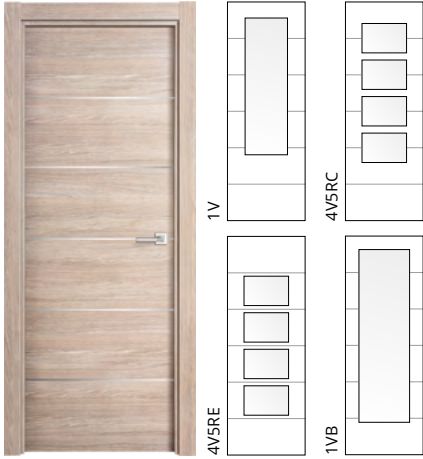

5 black grooves & Glass panes

5 rainures noires & Vitrages

5 inserciones aluminio & Vidrieras

5 aluminium inlays & Glass panes

5 insertions aluminium & Vitrages

PUERTA LAMINADA
Roble Rústico

LAMINATED DOOR
Rustic Oak